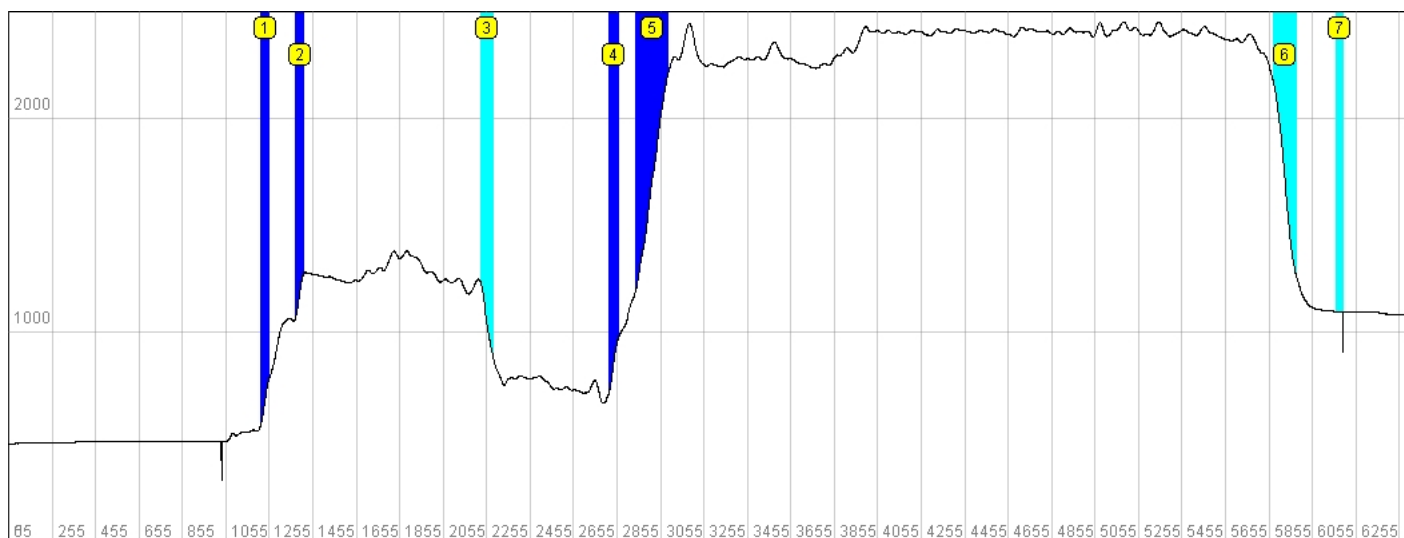

Automatic flight report

Date: 20.07.2009
Event: WBT09
Flight: 3
Competitor: 5

Statistics

Total 2D distance:	6,80 km	Average horizontal speed:	3,80 km/h
Total 3D distance:	8,51 km	Average vertical speed:	79,46 feet/minute
Total altitude distance:	8537,00 feet	Minimum altitude:	305,00 feet
Total time:	107,43 minutes	Maximum altitude:	2453,00 feet

PZ infringements

- none -

Altitude graph

- PZ infringement zones are shown in red

- vertical speed limit exceedant zones are shown in blue (ascending) or cyan (descending)

Vertical speed limit exceedances

Speed limit: 300 feet/minute

Sensitivity: 15 seconds

- 1) From: PID 1215: 32U 314289 5520718 ↖ 560ft @ 2009.07.01 19:39:58
To: PID 1254: 32U 314303 5520741 ↗ 780ft @ 2009.07.01 19:40:37 => 338 ft/min for 39 sec
- 2) From: PID 1375: 32U 314343 5520747 ↖ 1062ft @ 2009.07.01 19:42:39
To: PID 1413: 32U 314354 5520758 ↗ 1276ft @ 2009.07.01 19:43:16 => 347 ft/min for 37 sec
- 3) From: PID 2228: 32U 314397 5520992 ↖ 1233ft @ 2009.07.01 19:56:52
To: PID 2285: 32U 314407 5520994 ↗ 885ft @ 2009.07.01 19:57:49 => 366 ft/min for 57 sec
- 4) From: PID 2817: 32U 314482 5520698 ↖ 711ft @ 2009.07.01 20:06:40
To: PID 2859: 32U 314487 5520677 ↗ 964ft @ 2009.07.01 20:07:22 => 361 ft/min for 42 sec
- 5) From: PID 2943: 32U 314473 5520637 ↖ 1203ft @ 2009.07.01 20:08:46
To: PID 3091: 32U 314432 5520633 ↗ 2214ft @ 2009.07.01 20:11:15 => 407 ft/min for 149 sec
- 6) From: PID 5875: 32U 310375 5521969 ↖ 2178ft @ 2009.07.01 20:57:38

To: PID 5980: 32U 310271 5522019 ~ 1272ft @ 2009.07.01 20:59:24 => 513 ft/min for 106 sec
7) From: PID 6167: 32U 310235 5522014 ~ 1095ft @ 2009.07.01 21:02:31
To: PID 6196: 32U 310243 5522014 ~ 909ft @ 2009.07.01 21:02:59 => 399 ft/min for 28 sec