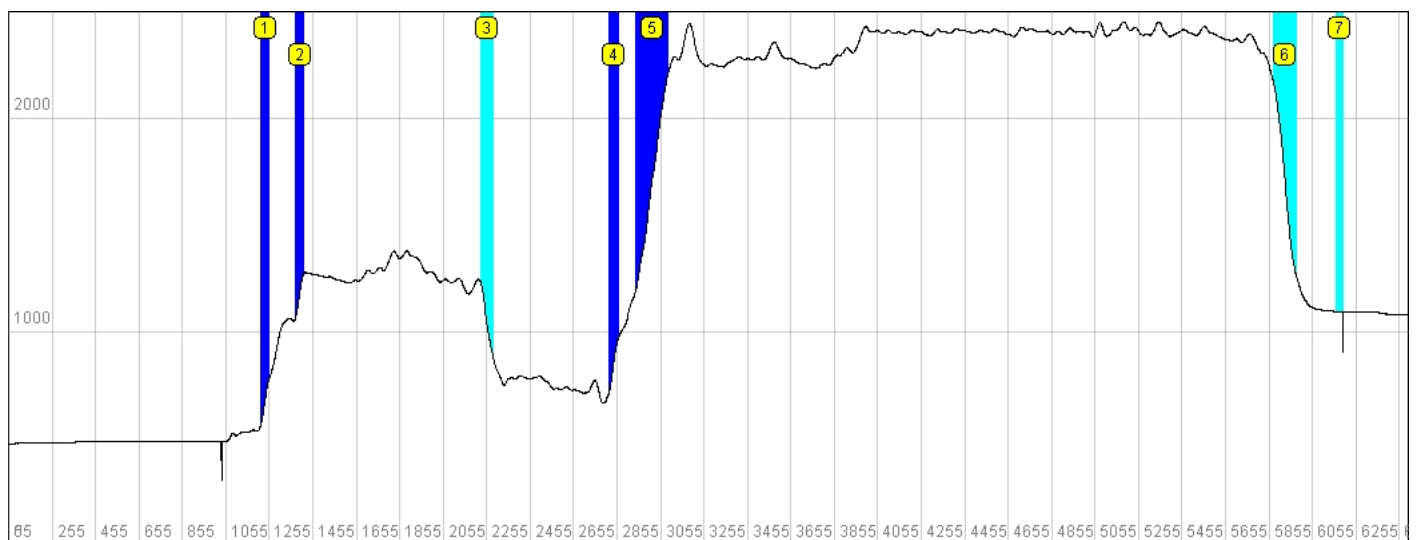

Automatic flight report

Date: 20.07.2009
Event: WBT09
Flight: 3
Competitor: 5

Statistics

Total 2D distance:	6,80 km	Average horizontal speed:	3,80 km/h
Total 3D distance:	8,51 km	Average vertical speed:	79,46 feet/minute
Total altitude distance:	8537,00 feet	Minimum altitude:	305,00 feet
Total time:	107,43 minutes	Maximum altitude:	2453,00 feet

PZ infringements

- none -

Altitude graph

- PZ infringement zones are shown in red

- vertical speed limit exceedant zones are shown in blue (ascending) or cyan (descending)

Vertical speed limit exceedances

Speed limit: 300 feet/minute

Sensitivity: 15 seconds

- 1) From: PID 1215: 32U 314289 5520718 ↖ 560ft @ 2009.07.01 19:39:58
To: PID 1254: 32U 314303 5520741 ↗ 780ft @ 2009.07.01 19:40:37 => 338 ft/min for 39 sec
- 2) From: PID 1375: 32U 314343 5520747 ↖ 1062ft @ 2009.07.01 19:42:39
To: PID 1413: 32U 314354 5520758 ↗ 1276ft @ 2009.07.01 19:43:16 => 347 ft/min for 37 sec
- 3) From: PID 2228: 32U 314397 5520992 ↖ 1233ft @ 2009.07.01 19:56:52
To: PID 2285: 32U 314407 5520994 ↗ 885ft @ 2009.07.01 19:57:49 => 366 ft/min for 57 sec
- 4) From: PID 2817: 32U 314482 5520698 ↖ 711ft @ 2009.07.01 20:06:40
To: PID 2859: 32U 314487 5520677 ↗ 964ft @ 2009.07.01 20:07:22 => 361 ft/min for 42 sec
- 5) From: PID 2943: 32U 314473 5520637 ↖ 1203ft @ 2009.07.01 20:08:46
To: PID 3091: 32U 314432 5520633 ↗ 2214ft @ 2009.07.01 20:11:15 => 407 ft/min for 149 sec
- 6) From: PID 5875: 32U 310375 5521969 ↖ 2178ft @ 2009.07.01 20:57:38

To: PID 5980: 32U 310271 5522019 ~ 1272ft @ 2009.07.01 20:59:24 => 513 ft/min for 106 sec
7) From: PID 6167: 32U 310235 5522014 ~ 1095ft @ 2009.07.01 21:02:31
To: PID 6196: 32U 310243 5522014 ~ 909ft @ 2009.07.01 21:02:59 => 399 ft/min for 28 sec